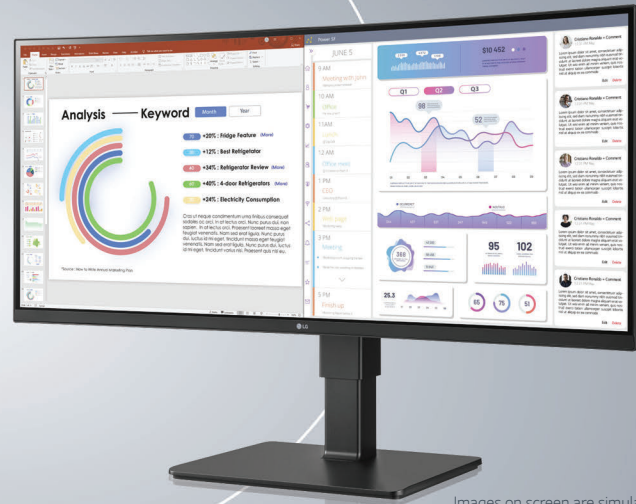

34BQ77QB-B Curved UltraWide® IPS Monitor

▶ 34BQ77QB-B

34" class (34" diagonal)

Images on screen are simulated

Features

POWERFUL MULTITASKING WITH CURVED ULTRAWIDE

This 34-inch 21:9 Curved UltraWide™ monitor with QHD has about 3 times more workspace compared to a 16:9 Full HD monitor. You can run various programs simultaneously on a single screen - seamlessly edit of several clips of video footage while viewing all timelines, or tackle web programming while simultaneously editing and check test pages.

DRAMATIC HDR10 COLORS AND CONTRAST

The 34BQ77QB-B offers vibrant color reproduction with support of HDR10. With HDR10, this UltraWide™ monitor's sRGB 99% color gamut delivers a vibrant visual experience.

ON-SCREEN CONTROL

On-Screen Control puts a host of essential monitor settings into a handy window for quick, easy access. Volume, brightness, picture mode presets, Screen Split 2.0 and Dual Controller and more can now be adjusted with just a few clicks of the mouse.

Specifications

34" Curved UltraWideQHD (3440x1440) IPS Display

3-Side Virtually Borderless Design

HDR10

sRGB99%, 300 nits (Typ.)

Color Calibrated

DisplayPort, HDMI (x2), USB 1up/4dn

USB-C with 90W Power Delivery